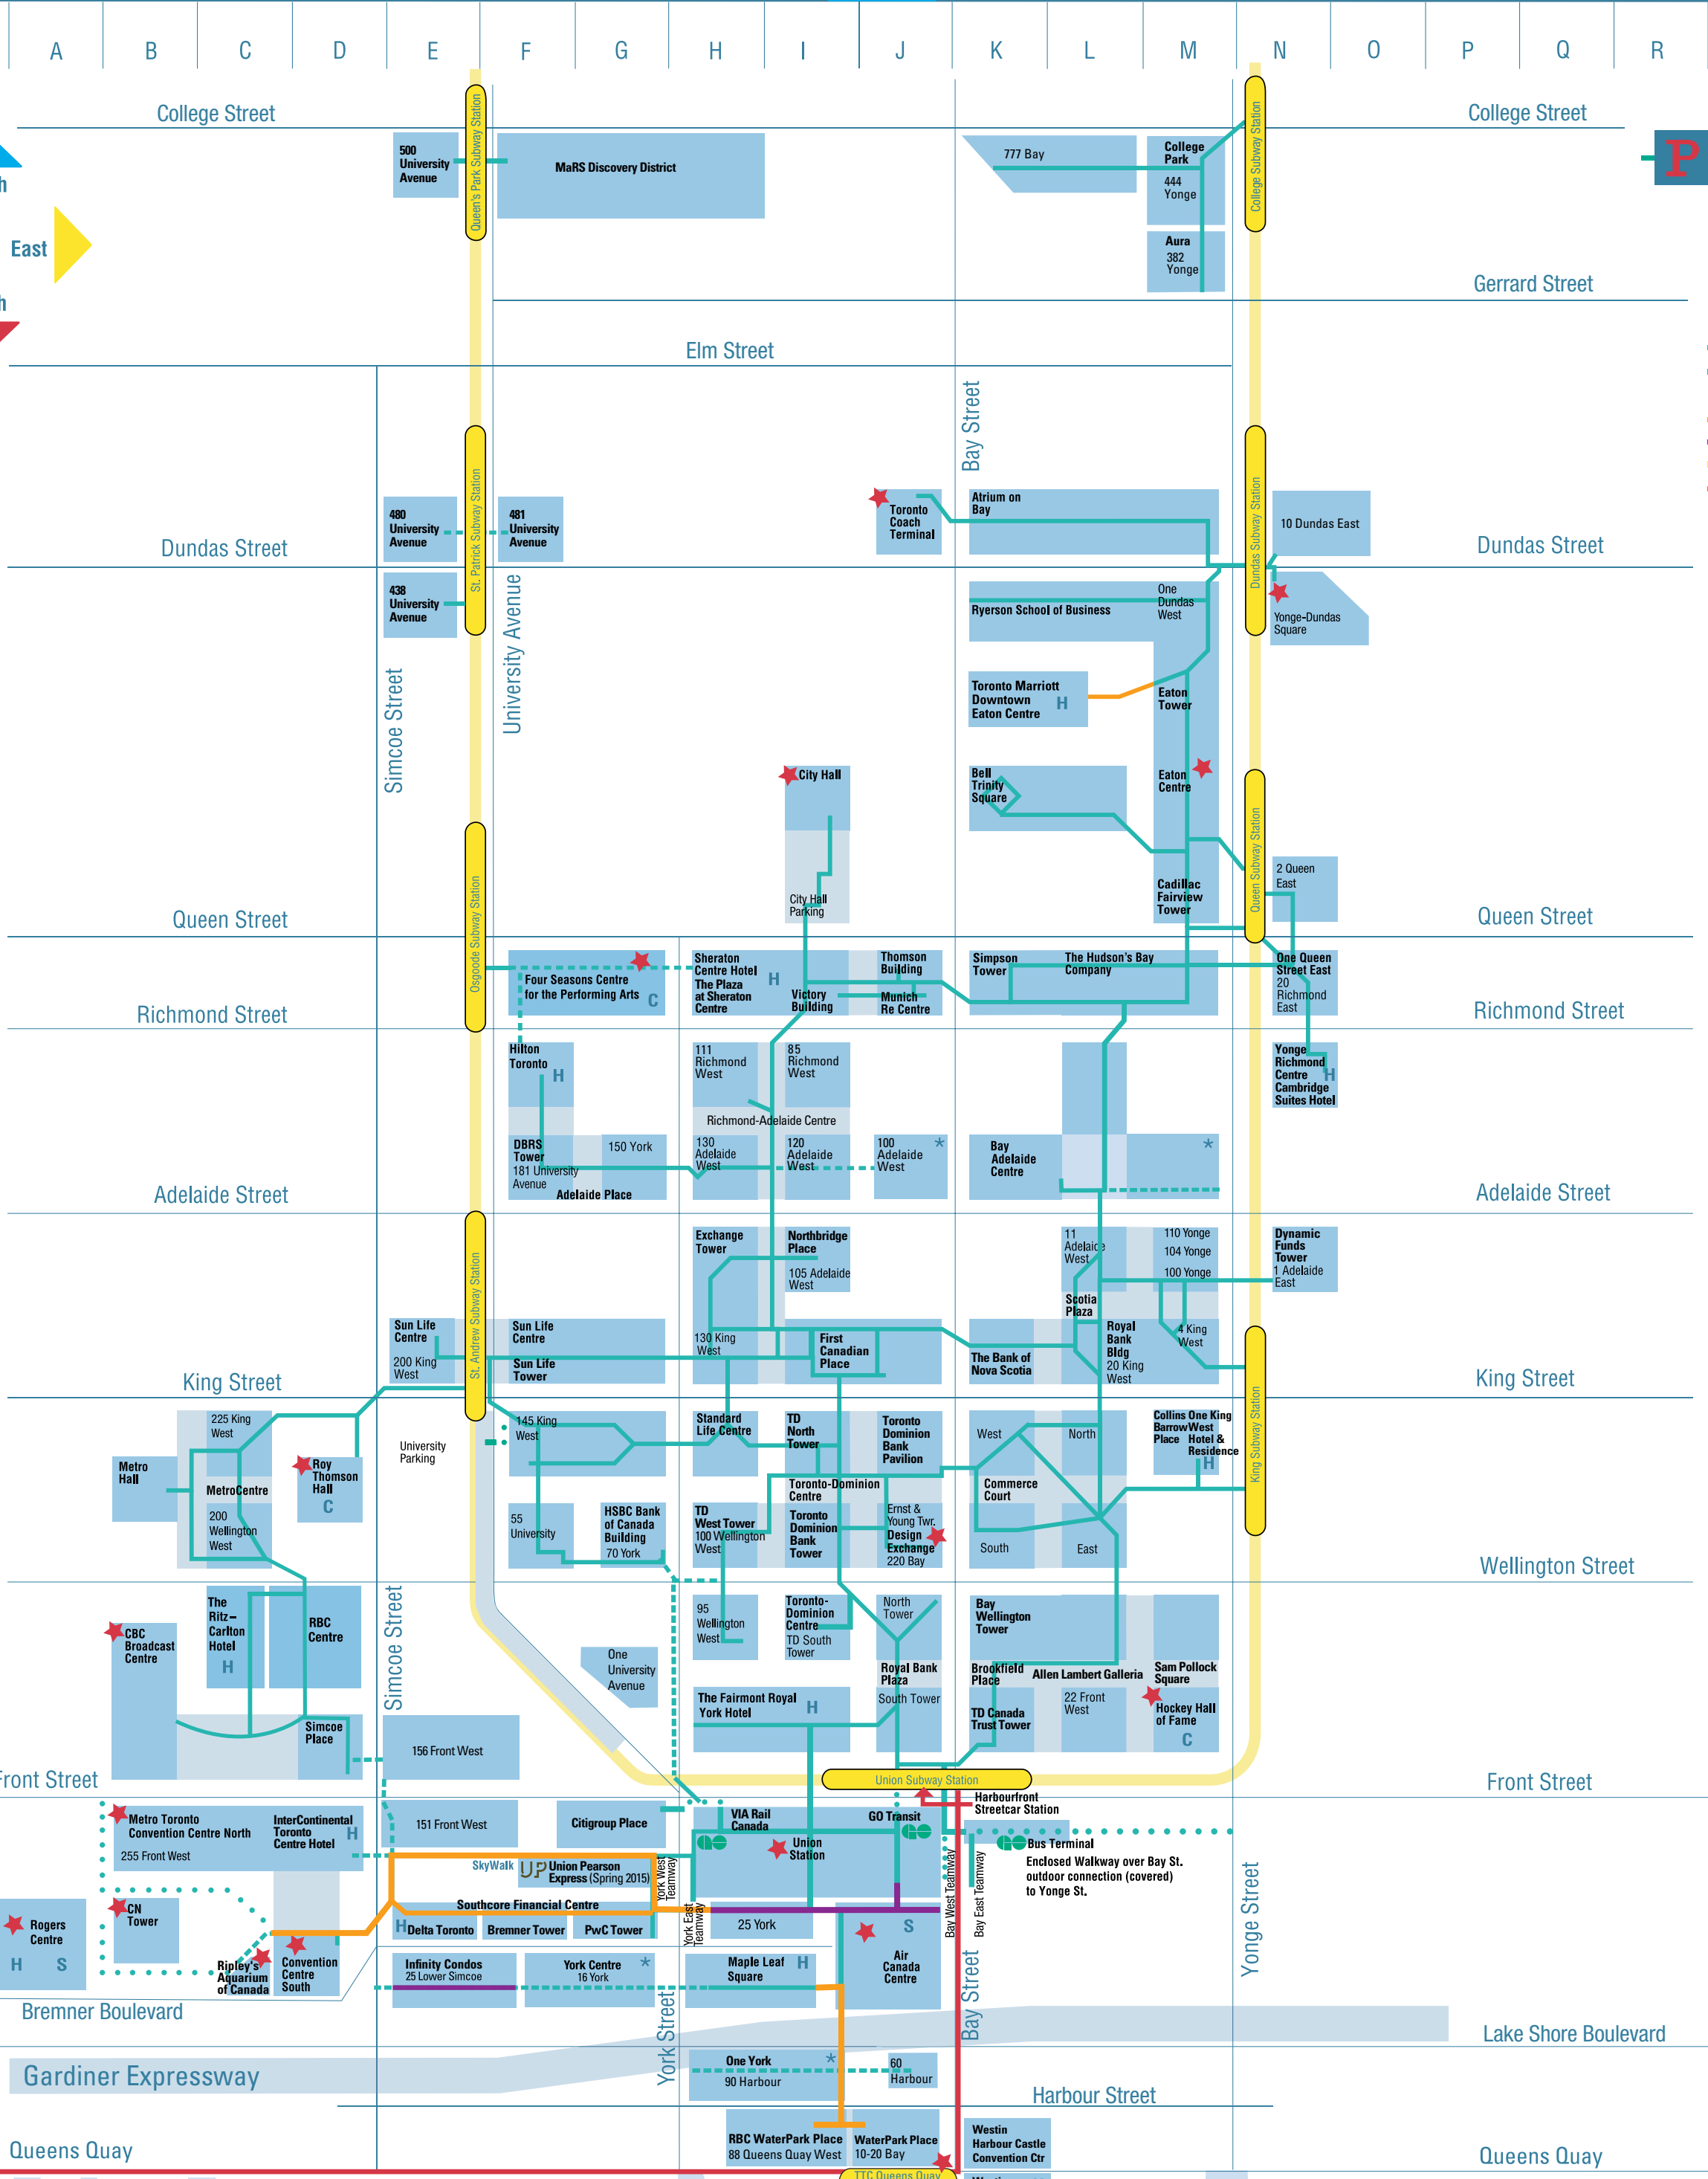

Toronto's Downtown Underground Pedestrian Walkway

1. **Legend**
2. Enclosed Walkway
   - - - Future Walkway
   - · · Walkway Outdoor Connection
   - Above Grade
   - At Grade
   - Subway
   - LRT
   - Building Under Construction
   - H Hotel
   - C Cultural Building
   - S Sports Venue
   - ★ Major Attractions